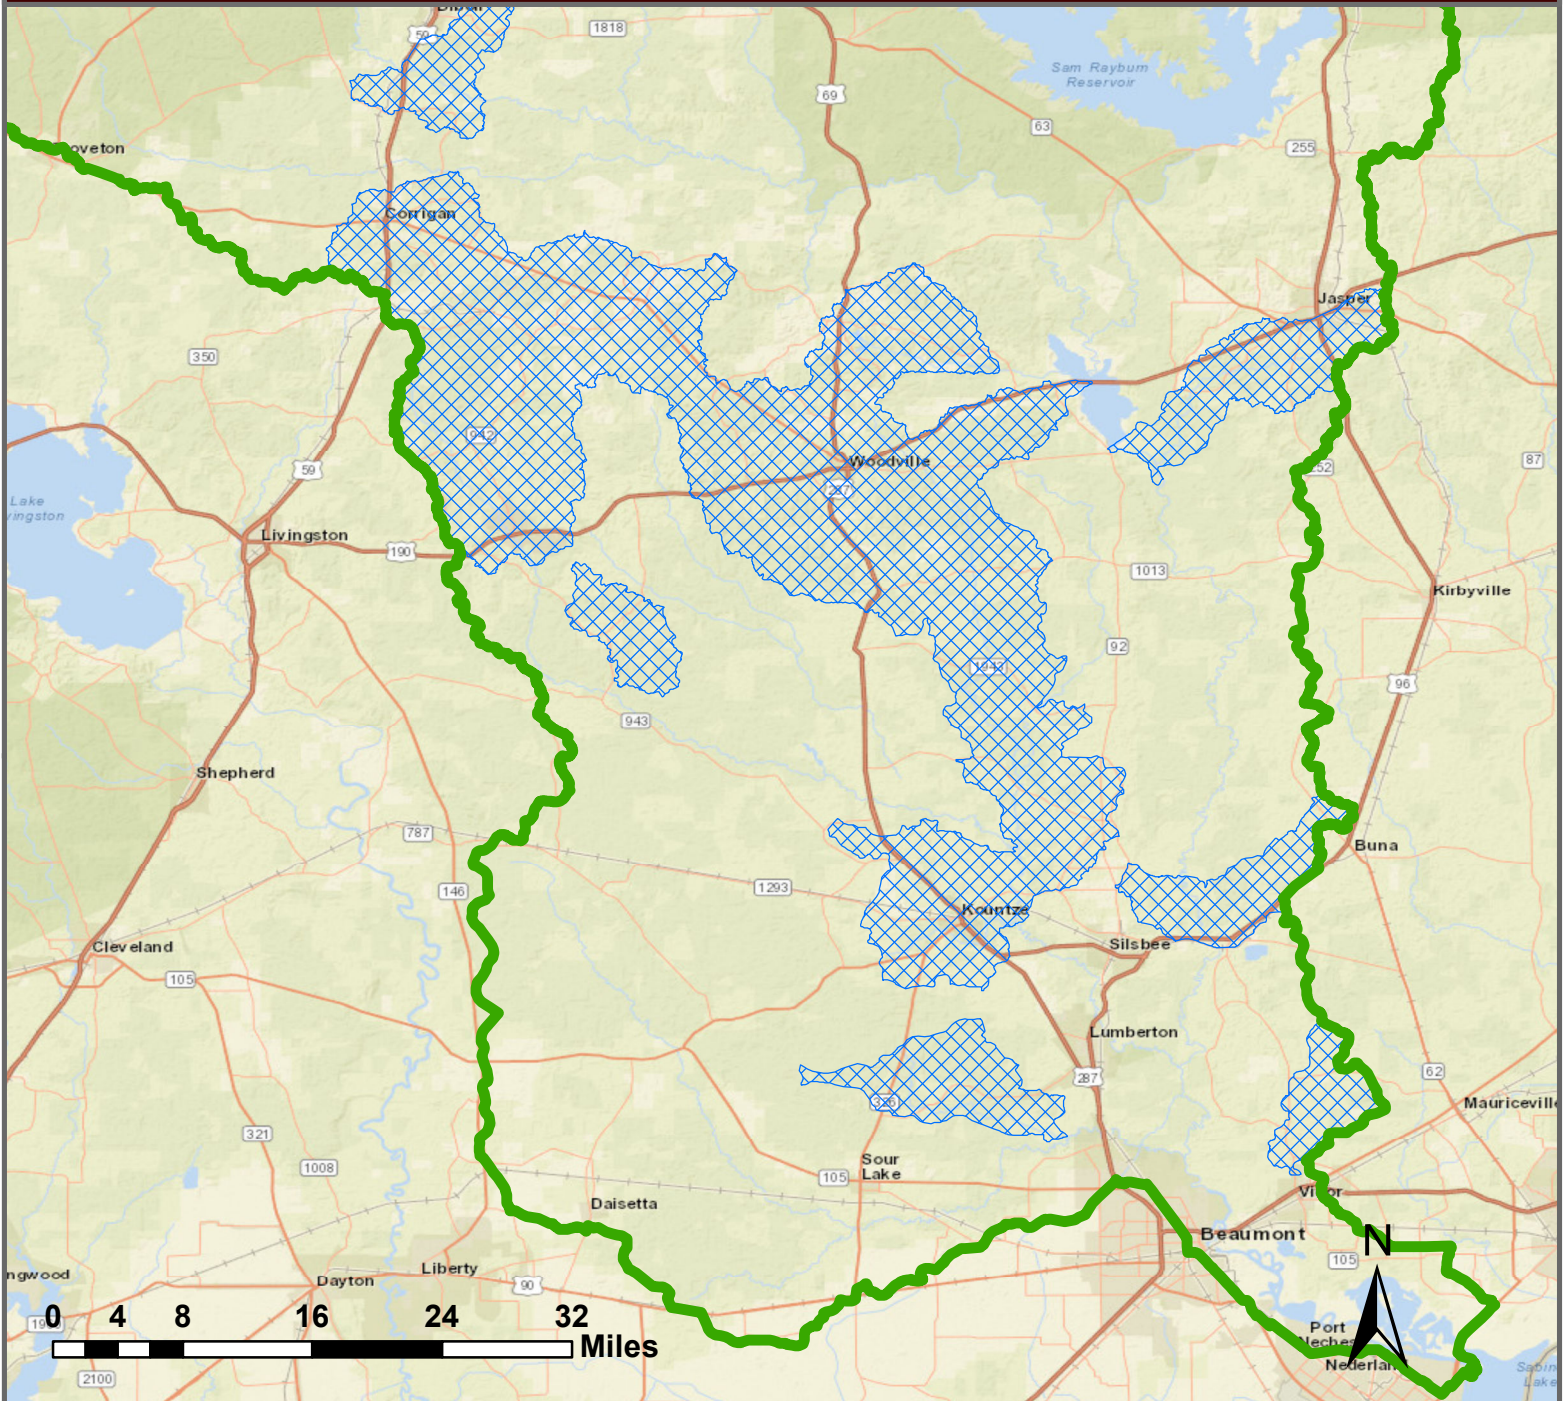

Neches River and Cypress Basin Watershed Restoration Program Neches River Basin (South) - Eligible Area

-  Cypress Basin Eligible Area
-  Neches Basin Eligible Area
-  High Priority Watershed Protection Zones